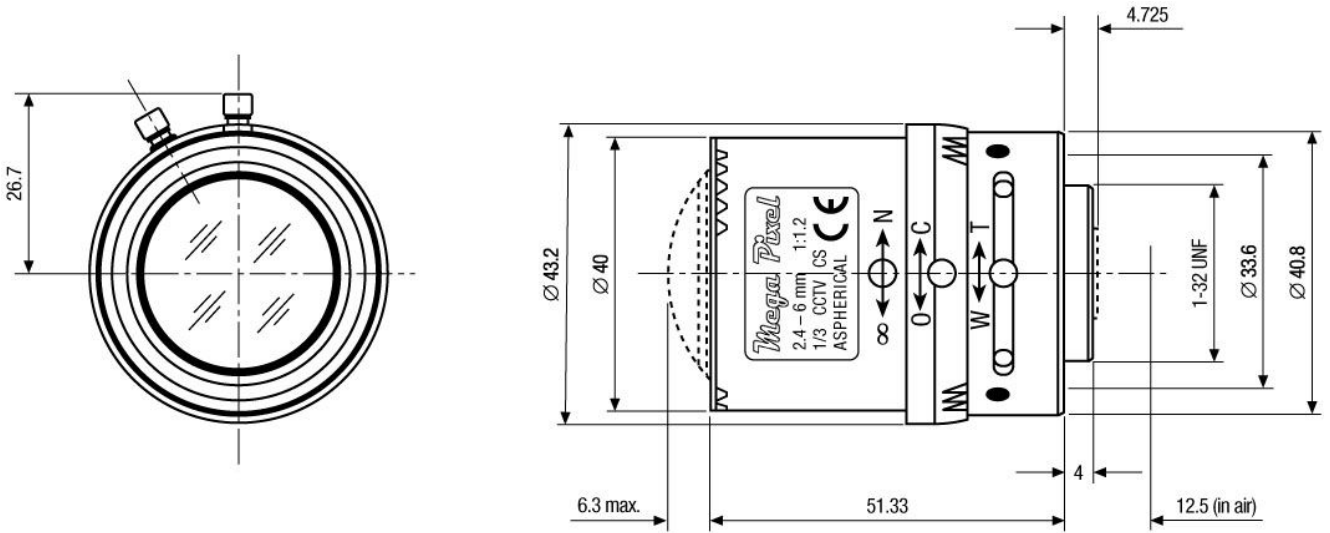

### Main features

Suitable for 1/2" and cameras up to 1.3 MPx.  
Aspherical lens elements

Variable focal length  
CS mount

### Specifications

..... Lens type	..... varifocal
..... Application range	..... megapixel (max. 1.3 MP)
..... Day/Night	..... no
..... Megapixel	..... yes
..... Aspherical technology	..... yes
..... Nominal format size	..... 1/3"
..... Flange focal length	..... 12.5mm
..... Mount	..... CS
..... Focal length	..... 2,4 mm - 6 mm
..... Horizontal angle of view	..... 111,3° - 47,1°
..... MOD (Minimum object distance)	..... 0,3 m
..... Aperture range (F)	..... F1.2-C
..... Iris control	..... manual
..... Screw-in depth	..... 4.7mm
..... Filter screw size	..... not available
..... Temperature range (operation)	..... -20°C ~ +60°C
..... Length	..... 57,6 mm
..... Diameter	..... 43,2 mm
..... Weight	..... 65g

## Technical Drawing

Maße/Dimensions: mm

Your partner for eneo products: